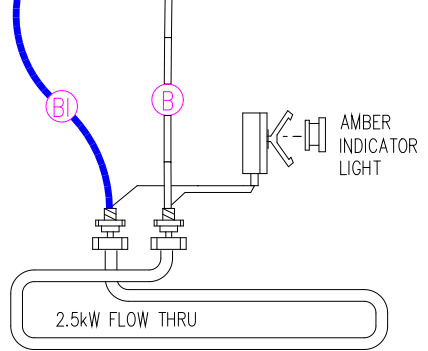

Light Receptacle

LEGEND	
	- 1/4" QUICK CONNECT
	- 1/4" QUICK CONNECT PIGGYBACK
	- FORK CONNECTOR
	- RING CONNECTOR
	- SOCKET CONNECTOR
	- PIN CONNECTOR

**HYDRO-QUIP**  
CORONA, CA (909) 273-7575

Manufacture Notes:

Dwg. No. <b>J550A0-KQY-5</b>	Drawn BH	Rev 4	Wire Color Code B - Black      G - Green Br - Brown    Bl - Blue R - Red        V - Violet O - Orange    W - White Y - Yellow     Gr - Gray
Approved By:	Date 03.31.04	Diagram No. 6901	