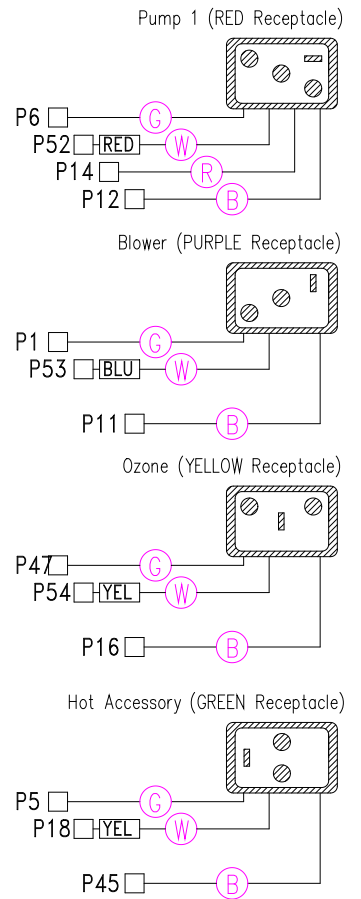

Light Receptacle

LEGEND	
	- 1/4" QUICK CONNECT
	- 1/4" QUICK CONNECT PIGGYBACK
	- FORK CONNECTOR
	- RING CONNECTOR
	- SOCKET CONNECTOR
	- PIN CONNECTOR

**HYDRO-QUIP**  
CORONA, CA (909) 273-7575

Manufacture Notes:

Dwg. No. <b>J550A0-KQY-5</b>	Drawn BH	Rev 4	Wire Color Code B - Black      G - Green Br - Brown    Bl - Blue R - Red        V - Violet O - Orange    W - White Y - Yellow     Gr - Gray
Approved By:	Date 03.31.04	Diagram No. 6901	