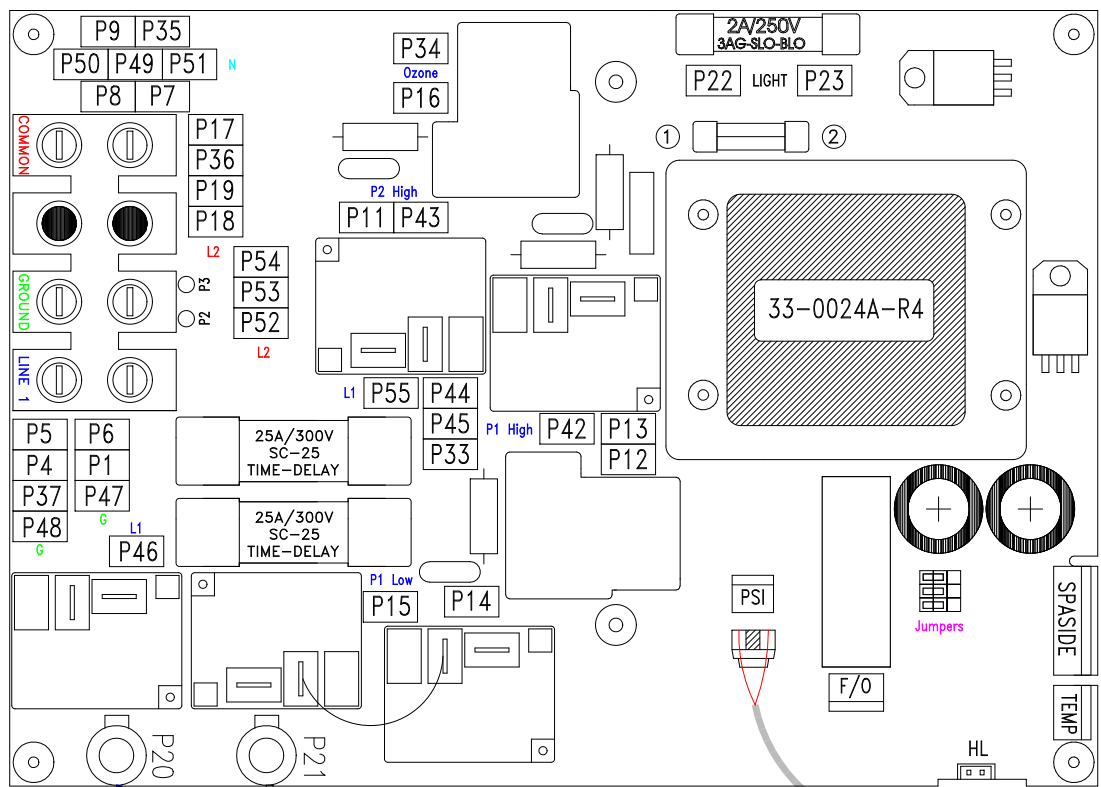

Light Receptacle

LEGEND	
	- 1/4" QUICK CONNECT
	- 1/4" QUICK CONNECT PIGGYBACK
	- FORK CONNECTOR
	- RING CONNECTOR
	- SOCKET CONNECTOR
	- PIN CONNECTOR

**HYDRO-QUIP**  
CORONA, CA (909) 273-7575

Manufacture Notes:

Dwg. No. <b>J550A0-KQY-5</b>	Drawn BH	Rev 4	Wire Color Code B - Black      G - Green Br - Brown    Bl - Blue R - Red        V - Violet O - Orange    W - White Y - Yellow     Gr - Gray
Approved By:	Date 03.31.04	Diagram No. 6901	