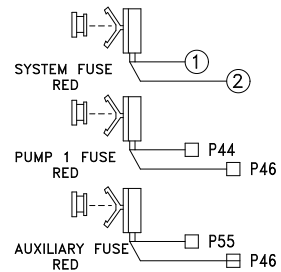

Light Receptacle

LEGEND	
	- 1/4" QUICK CONNECT
	- 1/4" QUICK CONNECT PIGGYBACK
	- FORK CONNECTOR
	- RING CONNECTOR
	- SOCKET CONNECTOR
	- PIN CONNECTOR

**HYDRO-QUIP**  
CORONA, CA (909) 273-7575

Manufacture Notes:

Dwg. No. <b>J550A0-KQY-5</b>	Drawn BH	Rev 4	Wire Color Code B - Black      G - Green Br - Brown    Bl - Blue R - Red        V - Violet O - Orange    W - White Y - Yellow     Gr - Gray
Approved By:	Date 03.31.04	Diagram No. 6901	